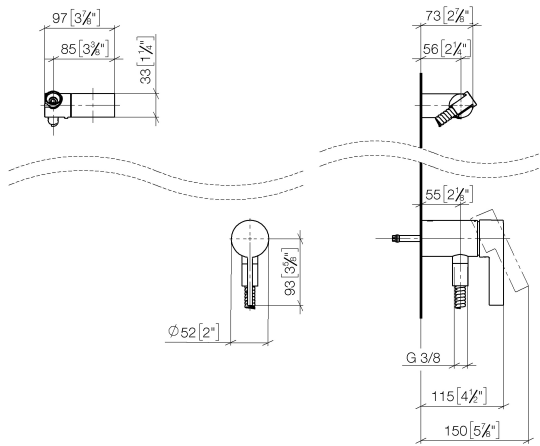

Concealed single-lever mixer with integrated shower connection with hand shower set without hand shower - Platinum

IMO

36 002 970

- metal shower hose 1750mm with integrated anti-twist protection
- This article does not include a hand shower!**
Intrinsic protection against back flow.

Concealed single-lever mixer with integrated shower connection with hand shower set without hand shower - Platinum

IMO

36 002 970
mm [inches]

Certificates

Belgaqua_21-025- WRAS_2011027. LGA_29928.
27_1.

36 002 970

Spare parts list

No.	Item Number	Name	Quantity used	Delivery time
1	28 060 970-08	Wall bracket swivel - Platinum	1	40
2	28 322 970-08	Metal shower hose 1/2" x 3/8" x 1750 mm - Platinum	1	40
3	36 050 970-08	Concealed single-lever mixer with integrated shower connection - Platinum	1	40